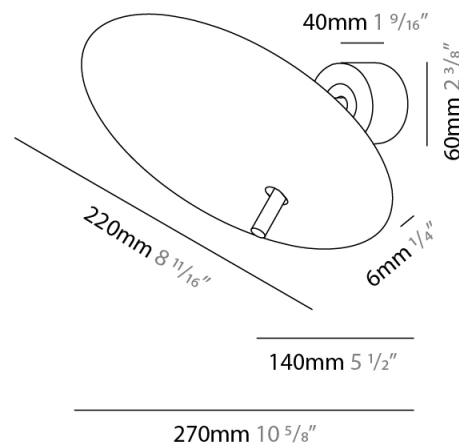

PROJECT	
TYPE	
SPECIFIER	
QUANTITY	
DATE	

LUA SINGLE SURFACE

D43015-

base number   Finish
Options

1. To build a product code in our configurator select the specify button on the base model # product page
2. To build a manual product code on this datasheet choose from the options listed below in blue font and add the suffix to the base model #

GENERAL

Series: Lua
Subseries: Lua Single
Brand: Icone
Division: Design
Mounting Type: Surface
Mounting Location: Wall
Subcategory: Ambient

PHYSICAL

Shape: Disc
Diameter (mm): 220
Diameter (in): 8 ¹¹/₁₆
Length (mm): 140
Length (in): 5 ¹/₂
Light Distribution: Indirect
Fixture Finish: WHI / DCS / WAM / WGS / CGS
Fixture Material: Aluminum

ELECTRICAL

Lamp Type: LED
Total Output Wattage (W): 20
Dimming: Electronic Low Voltage Dimming
Driver Included: No
Input Voltage (V): 120Vac Direct Line

LED

Color Temperature (°K): 3000
Nominal Lumen (lm): 1700
CRI: >90 CRI
Lamp Life (hrs): 50000

OPTICAL

RATINGS AND CERTIFICATIONS

Certified By: Certified for North American Standards
IP rating: IP20