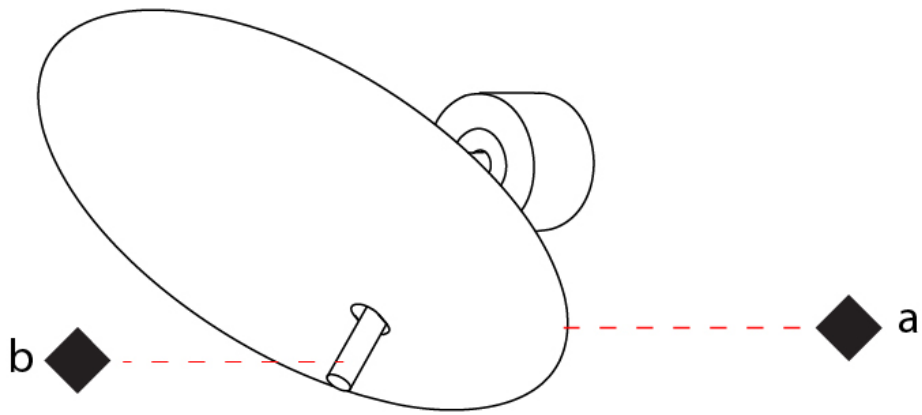

LUA SINGLE SURFACE

D43015-

PROJECT	_____
TYPE	_____
SPECIFIER	_____
QUANTITY	_____
DATE	_____